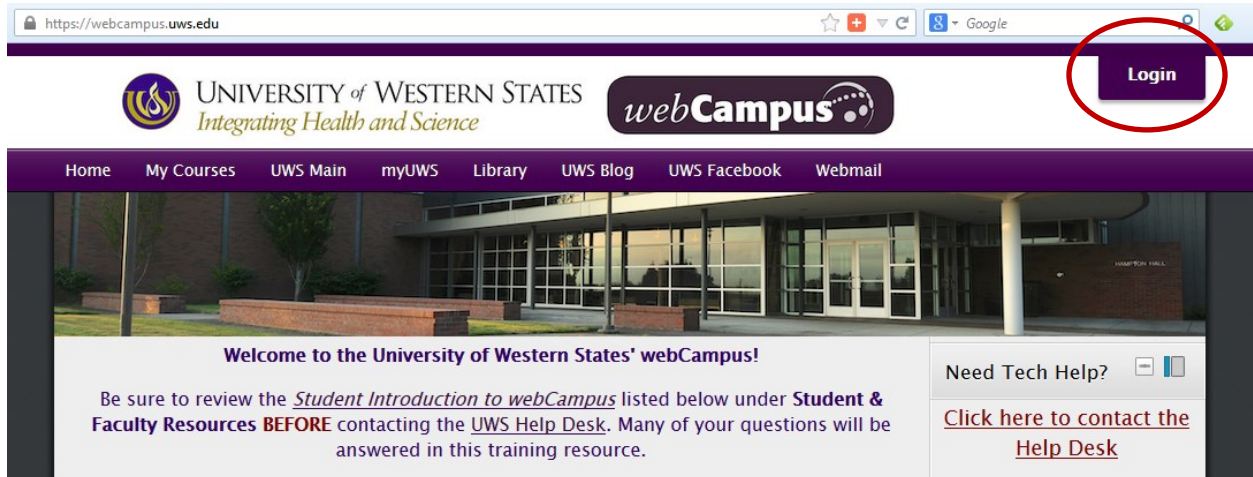

Accessing your UWS webCampus account

1. Go to **UWS webCampus** - <https://webcampus.uws.edu/>
2. Click **Login** on the upper right side of the page

3. Enter your **Username** and **Password**
Your username is your **full UWS email address**
Your password is the same one you use to access your UWS email