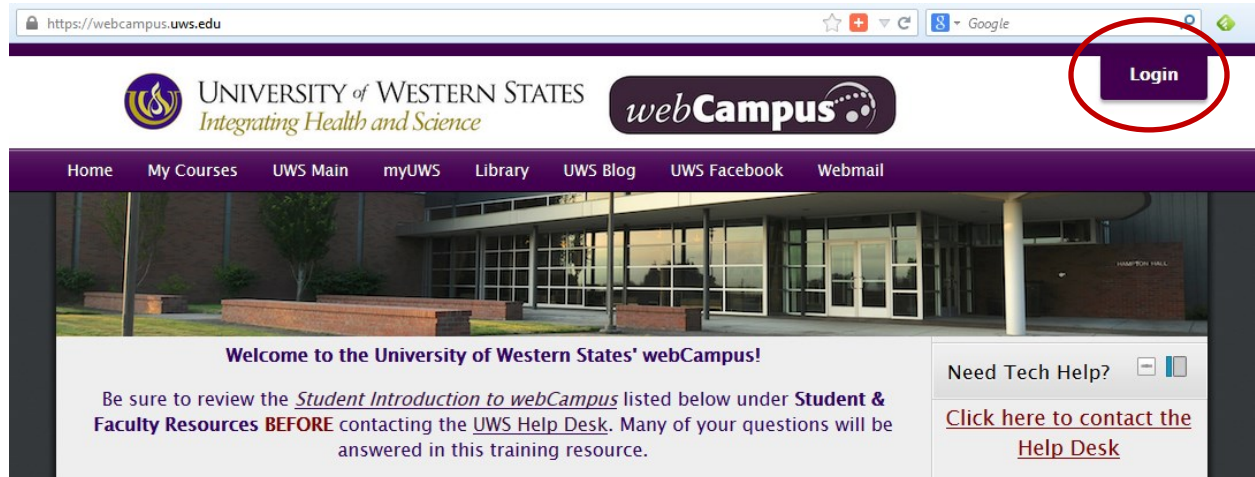

Accessing your UWS webCampus account

1. Go to **UWS webCampus** - <https://webcampus.uws.edu/>
2. Click **Login** on the upper right side of the page

3. Enter your **Username** and **Password**
Your username is your **full UWS email address**
Your password is the same one you use to access your UWS email